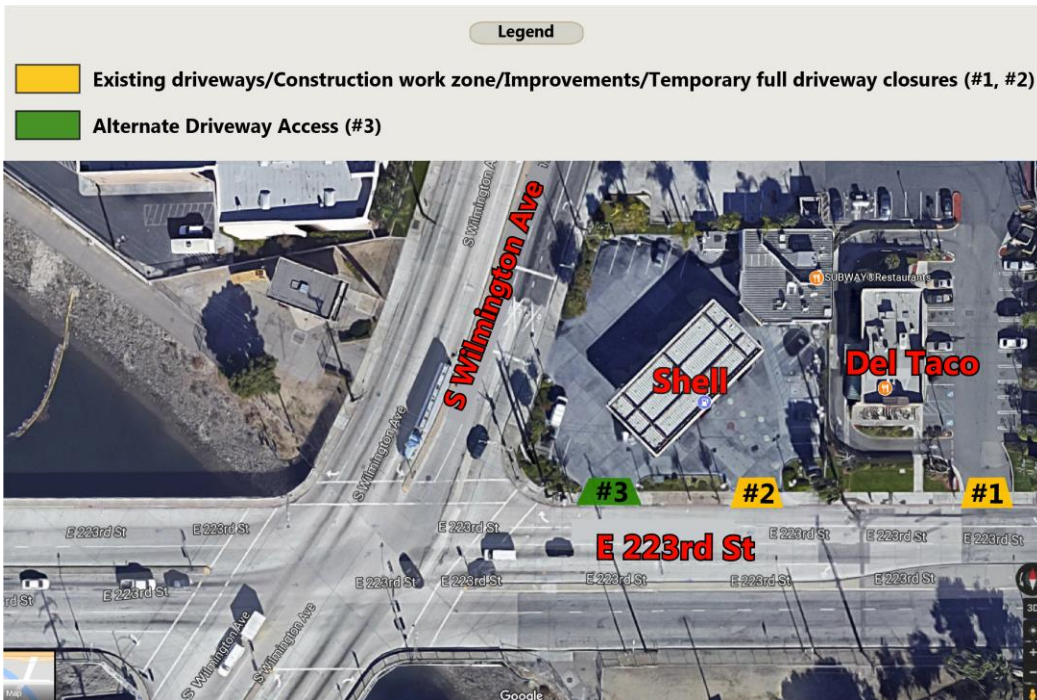

WHEN

Thursday, September 7 through Friday, September 8, 2017

WHERE

Driveways on 223rd Street in front of the Shell Gas Station (driveway #2 below) and Del Taco (Driveway #1 below)

* Construction activity schedules and closures are subject to change due to inclement weather and/or other uncontrollable factors. For schedule updates, please visit the project website, listed at the bottom of this notice.

WORK HOURS

7 a.m. to 12 p.m. (29-hours**)
(**Continuous day and night closure and work)*

WHAT TO EXPECT DURING ACTIVITIES

Traffic backup: You may experience traffic back up.

Noise/Vibrations: You may experience vibrations and noise from back-up alarms, work crews and other construction related equipment and activities.

Flagmen: Flaggers will be onsite when necessary to allow access to traffic.

Access: Business and local resident access will be maintained at all times.

Dust Mitigation: Water trucks will be used to minimize dust.

Lighting: Extra lighting will be used for the night work.

FUNDING

Metro

U.S. Department of Transportation
Federal Highway Administration

Use caution when driving through construction zones.

Wilmington Ave

KNOW BEFORE YOU GO

Toll-Free Hotline
(877) 481-0004

Visit the Website
I405Wilmington.com
to Sign Up for
Email Updates

BILINGUAL STAFF IS AVAILABLE TO ANSWER YOUR QUESTIONS. *EXCLUDING HOLIDAYS